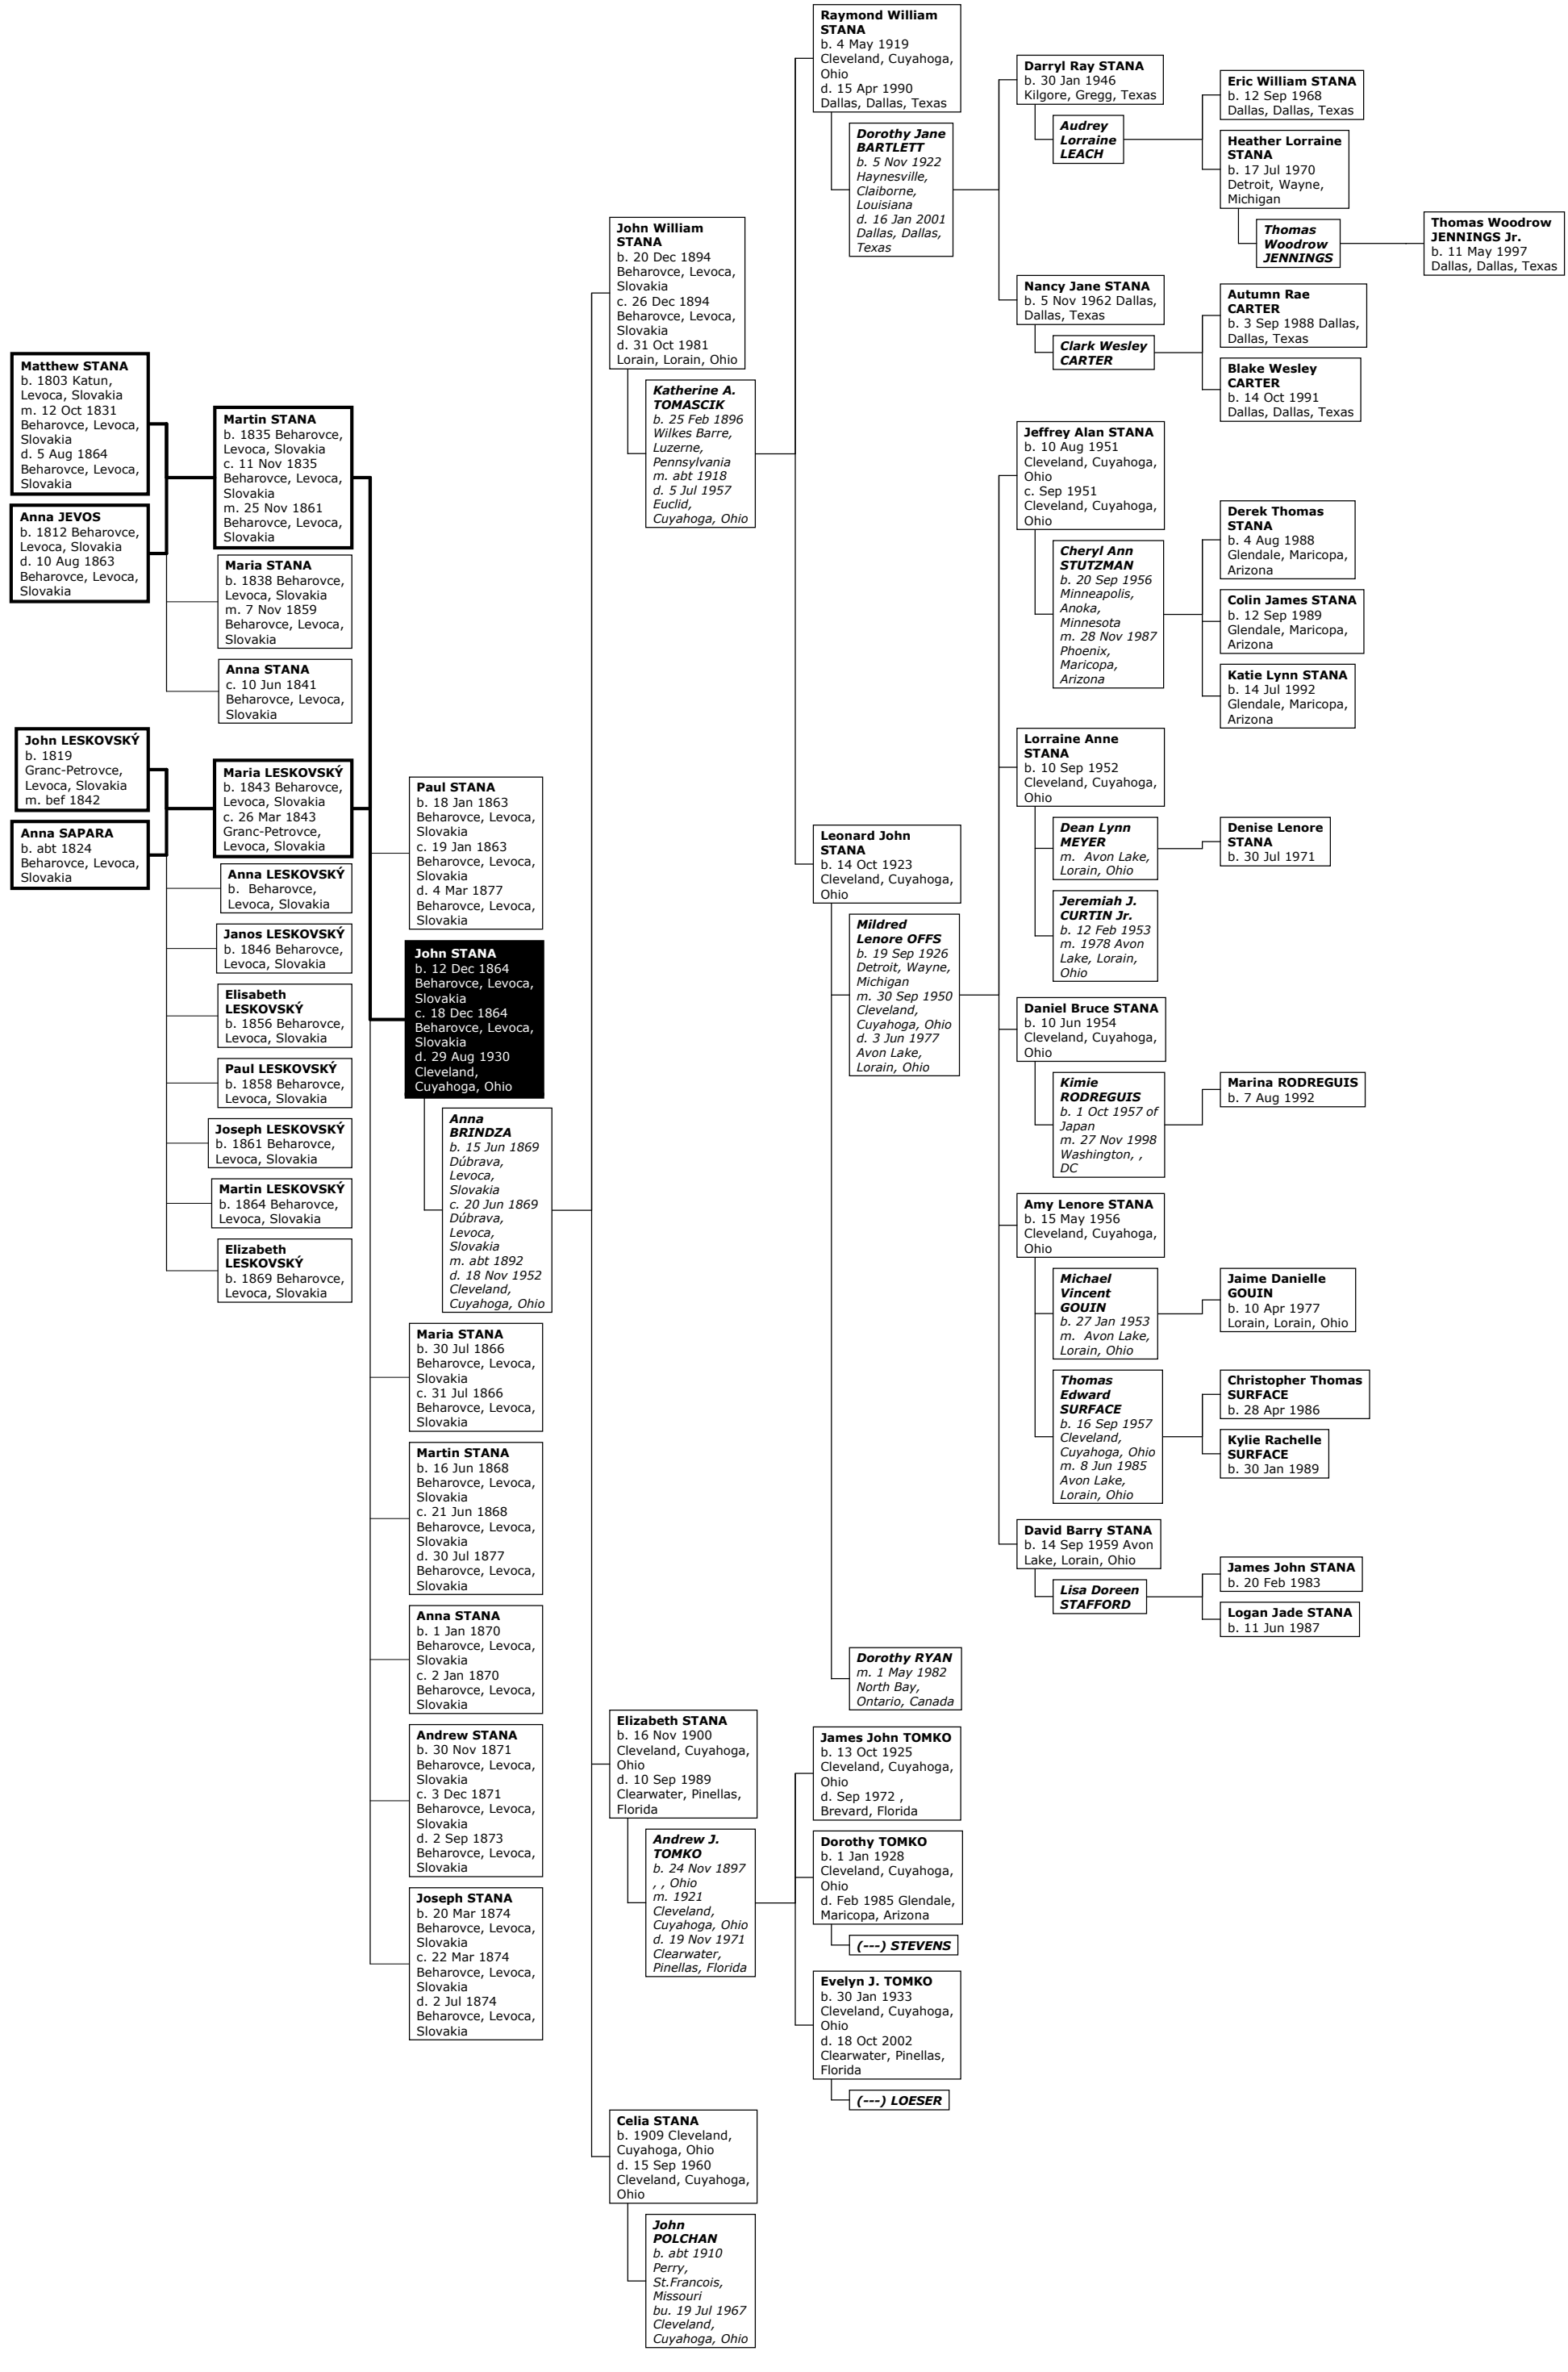

Ancestors & Descendants of John STANA

Raymond William STANA
b. 4 May 1919
Cleveland, Cuyahoga, Ohio
d. 15 Apr 1990
Dallas, Dallas, Texas

Dorothy Jane BARTLETT
b. 5 Nov 1922
Haynesville, Claiborne, Louisiana
d. 16 Jan 2001
Dallas, Dallas, Texas

Darryl Ray STANA
b. 30 Jan 1946
Kilgore, Gregg, Texas

Audrey Lorraine LEACH

Eric William STANA
b. 12 Sep 1968
Dallas, Dallas, Texas

Heather Lorraine STANA
b. 17 Jul 1970
Detroit, Wayne, Michigan

Thomas Woodrow JENNINGS

Thomas Woodrow JENNINGS Jr.
b. 11 May 1997
Dallas, Dallas, Texas

Nancy Jane STANA
b. 5 Nov 1962 Dallas, Dallas, Texas

Clark Wesley CARTER

Autumn Rae CARTER
b. 3 Sep 1988 Dallas, Dallas, Texas

Blake Wesley CARTER
b. 14 Oct 1991
Dallas, Dallas, Texas

Jeffrey Alan STANA
b. 10 Aug 1951
Cleveland, Cuyahoga, Ohio
c. Sep 1951
Cleveland, Cuyahoga, Ohio

Cheryl Ann STUTZMAN
b. 20 Sep 1956
Minneapolis, Anoka, Minnesota
m. 28 Nov 1987
Phoenix, Maricopa, Arizona

Derek Thomas STANA
b. 4 Aug 1988
Glendale, Maricopa, Arizona

Colin James STANA
b. 12 Sep 1989
Glendale, Maricopa, Arizona

Katie Lynn STANA
b. 14 Jul 1992
Glendale, Maricopa, Arizona

Lorraine Anne STANA
b. 10 Sep 1952
Cleveland, Cuyahoga, Ohio

Dean Lynn MEYER
m. Avon Lake, Lorain, Ohio

Denise Lenore STANA
b. 30 Jul 1971

Jeremiah J. CURTIN Jr.
b. 12 Feb 1953
m. 1978 Avon Lake, Lorain, Ohio

Daniel Bruce STANA
b. 10 Jun 1954
Cleveland, Cuyahoga, Ohio

Kimie RODREGUIS
b. 1 Oct 1957 of Japan
m. 27 Nov 1998
Washington, DC

Marina RODREGUIS
b. 7 Aug 1992

Amy Lenore STANA
b. 15 May 1956
Cleveland, Cuyahoga, Ohio

Michael Vincent GOUIN
b. 27 Jan 1953
m. Avon Lake, Lorain, Ohio

Jaime Danielle GOUIN
b. 10 Apr 1977
Lorain, Lorain, Ohio

Thomas Edward SURFACE
b. 16 Sep 1957
Cleveland, Cuyahoga, Ohio
m. 8 Jun 1985
Avon Lake, Lorain, Ohio

Christopher Thomas SURFACE
b. 28 Apr 1986

Kylie Rachelle SURFACE
b. 30 Jan 1989

David Barry STANA
b. 14 Sep 1959 Avon Lake, Lorain, Ohio

Lisa Doreen STAFFORD

James John STANA
b. 20 Feb 1983

Logan Jade STANA
b. 11 Jun 1987

Dorothy RYAN
m. 1 May 1982
North Bay, Ontario, Canada

James John TOMKO
b. 13 Oct 1925
Cleveland, Cuyahoga, Ohio
d. Sep 1972 , Brevard, Florida

Dorothy TOMKO
b. 1 Jan 1928
Cleveland, Cuyahoga, Ohio
d. Feb 1985 Glendale, Maricopa, Arizona

(---) STEVENS

Evelyn J. TOMKO
b. 30 Jan 1933
Cleveland, Cuyahoga, Ohio
d. 18 Oct 2002
Clearwater, Pinellas, Florida

(---) LOESER

John William STANA
b. 20 Dec 1894
Beharovce, Levoca, Slovakia
c. 26 Dec 1894
Beharovce, Levoca, Slovakia
d. 31 Oct 1981
Lorain, Lorain, Ohio

Katherine A. TOMASCIK
b. 25 Feb 1896
Wilkes Barre, Luzerne, Pennsylvania
m. abt 1918
d. 5 Jul 1957
Euclid, Cuyahoga, Ohio

Martin STANA
b. 1835 Beharovce, Levoca, Slovakia
c. 11 Nov 1835
Beharovce, Levoca, Slovakia
m. 25 Nov 1861
Beharovce, Levoca, Slovakia

Maria STANA
b. 1838 Beharovce, Levoca, Slovakia
m. 7 Nov 1859
Beharovce, Levoca, Slovakia

Anna STANA
c. 10 Jun 1841
Beharovce, Levoca, Slovakia

Matthew STANA
b. 1803 Katun, Levoca, Slovakia
m. 12 Oct 1831
Beharovce, Levoca, Slovakia
d. 5 Aug 1864
Beharovce, Levoca, Slovakia